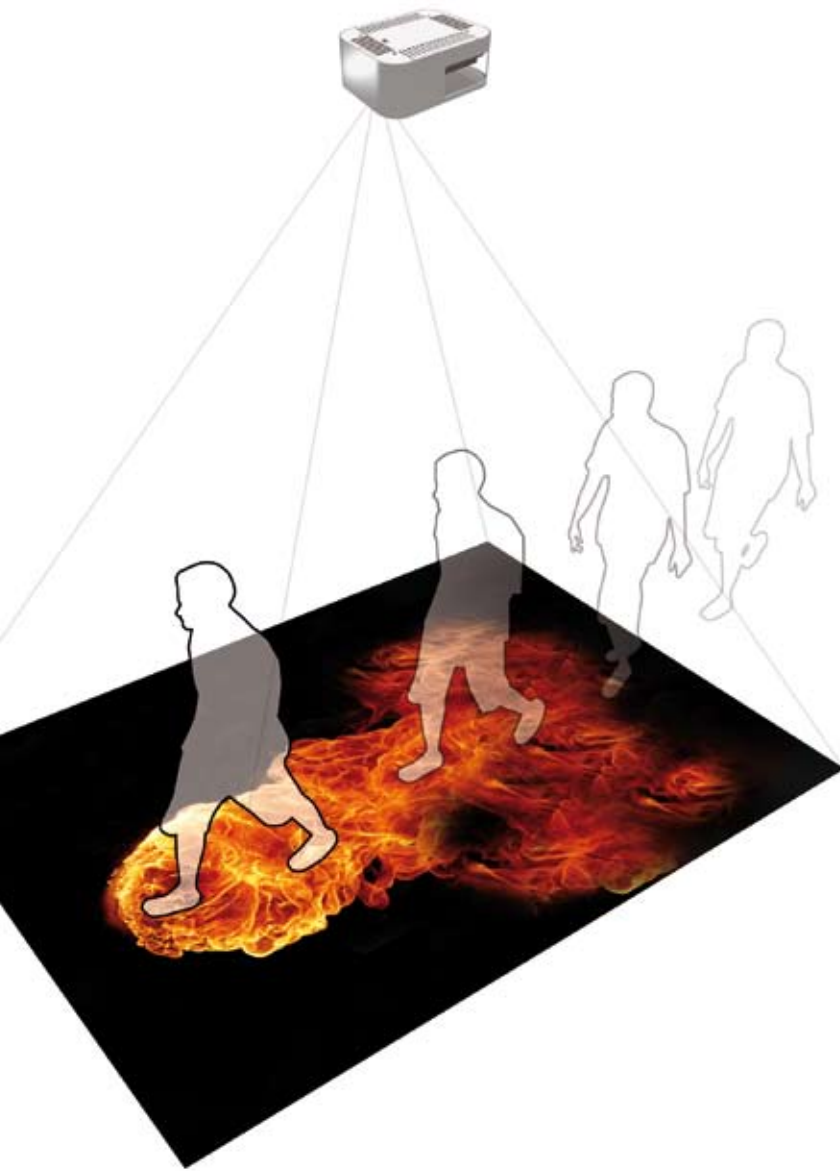

FIRECUBE

PLUG & PLAY INTERACTIVE INSTALLATIONS

REALTIME
VISIONS

REALTIME VISIONS FIRECUBE

THE INTERACTIVE FLOOR PROJECTION FOR EVERYONE

The interactive surprise effect makes you stay firmly on the ground

Which medium does not want this? To place a message within an intelligently designed environment!

The FIRECUBE interactive floor projection system provides astonishment and concentration straight on the essential advertising message. If someone steps onto the projection area, the projected contents react interactively to his or her movement. Logos come and go, products fade in or movie clips start. Allow your ideas free rein and take care that your target group stays well grounded!

Flexibility ready for takeoff

FIRECUBE is the plug&play solution that allows you to realize your own interactive installations easily and within minutes.

FIRECUBE exists as a complete solution in a shapely designed high quality steel box with a 4,500 ANSI Lumen projector, a camera system and a PC. Also available as individual components, which are flexibly customizable to your requirements, along with a pre-installed PC and a camera system.